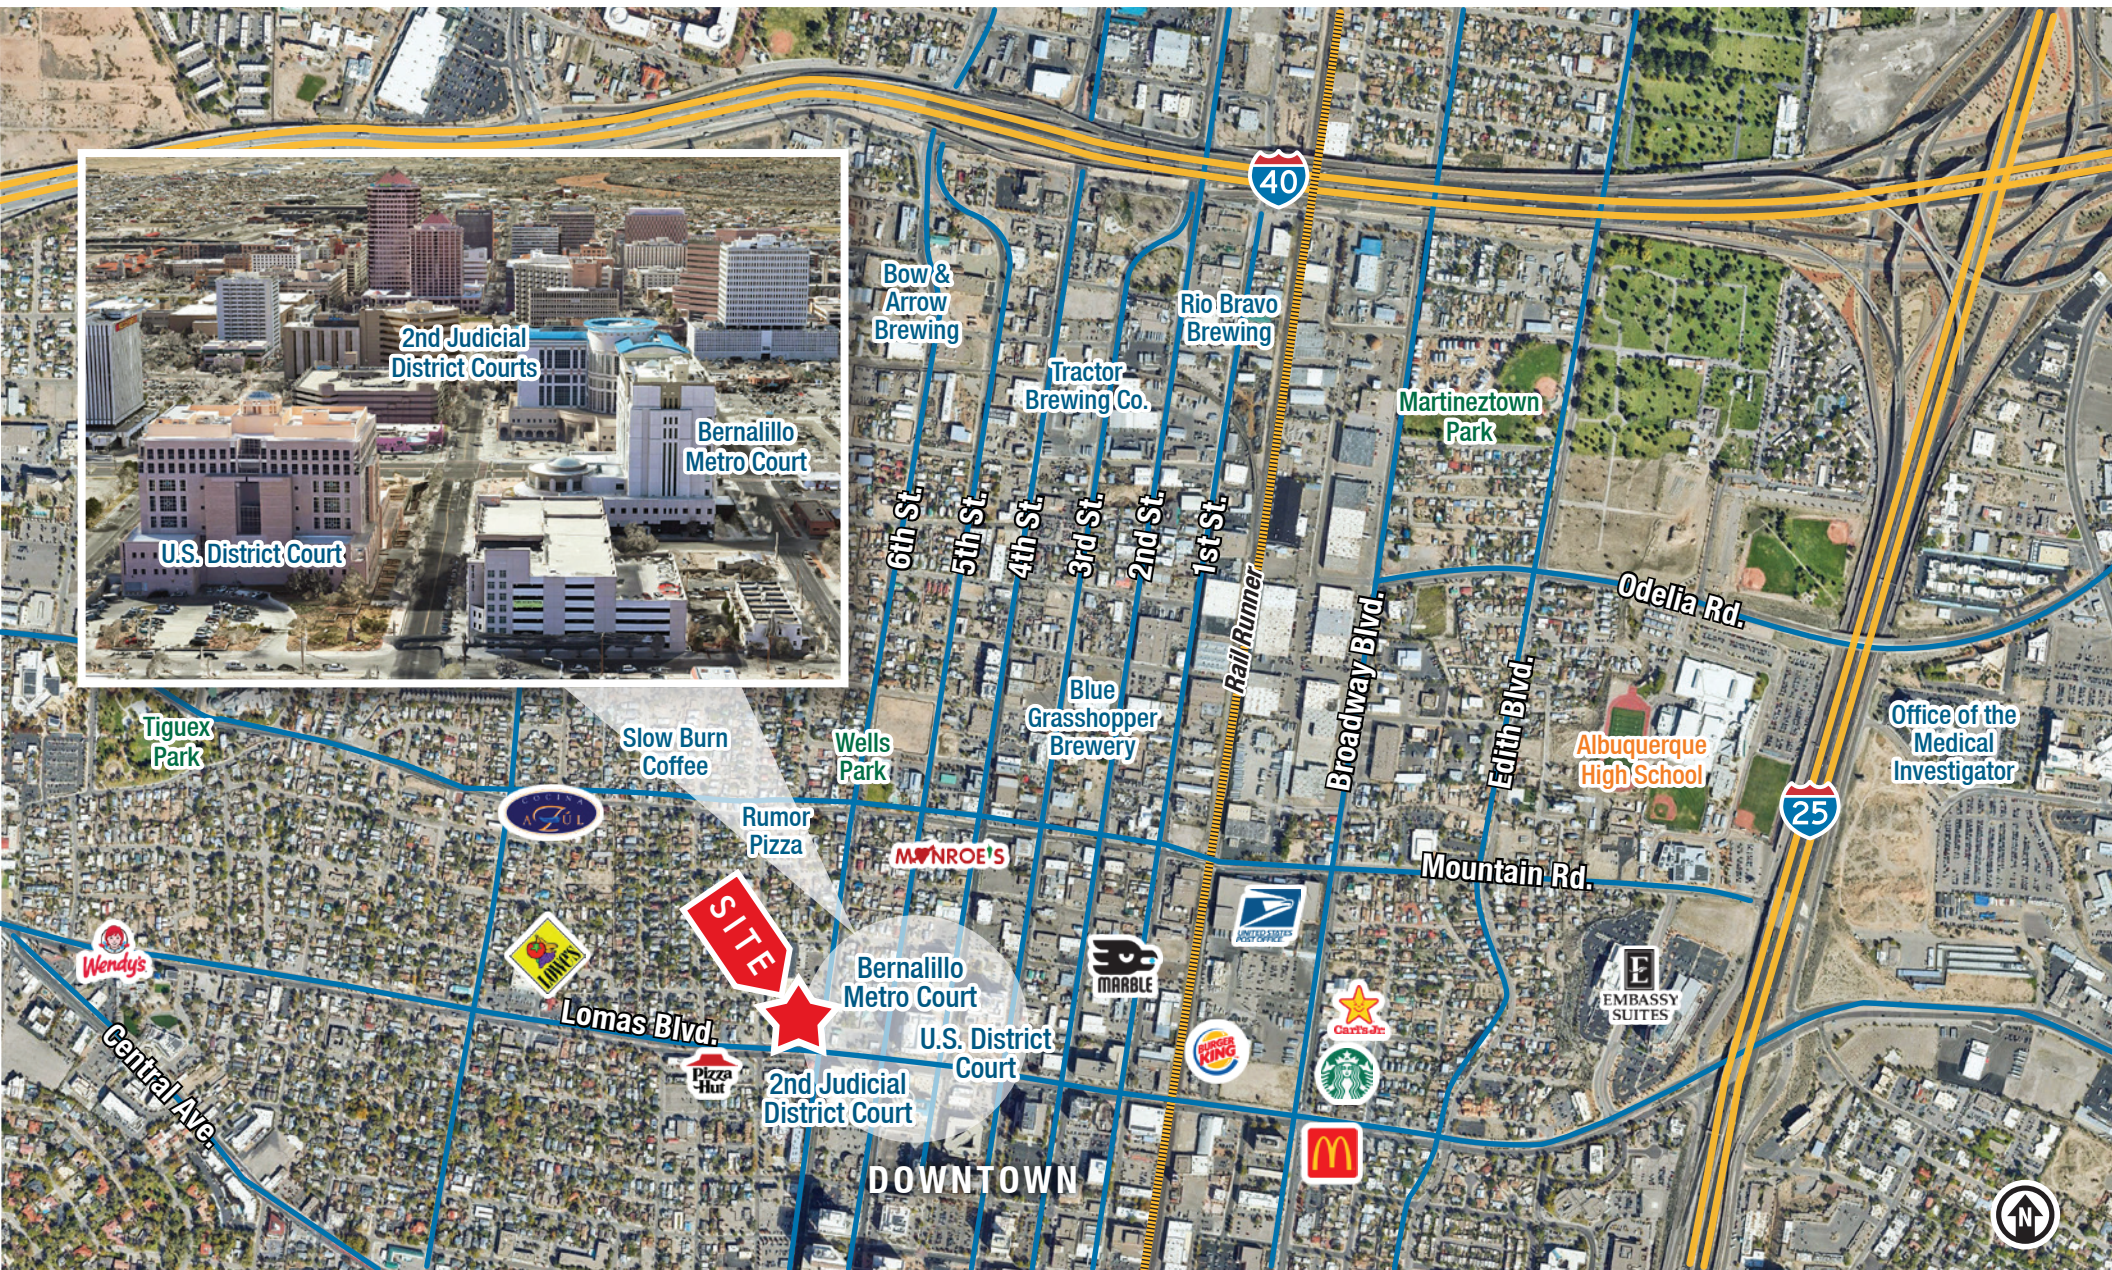

For Sale

RARE, LARGE DOWNTOWN PARCEL ON LOMAS BLVD.

605 Lomas Blvd. NW | Albuquerque, NM 87102

NAI SunVista

505 878 0001 | sunvista.com | [f](#) [t](#) [in](#) [u](#)
2424 Louisiana Blvd. NE | Suite 100 | Albuquerque, NM 87110

Dave Hill, CCIM, SIOR
dave@sunvista.com
505 238 6413

DJ Brigman, SIOR, CCIM
DJ@sunvista.com
505 998 1562